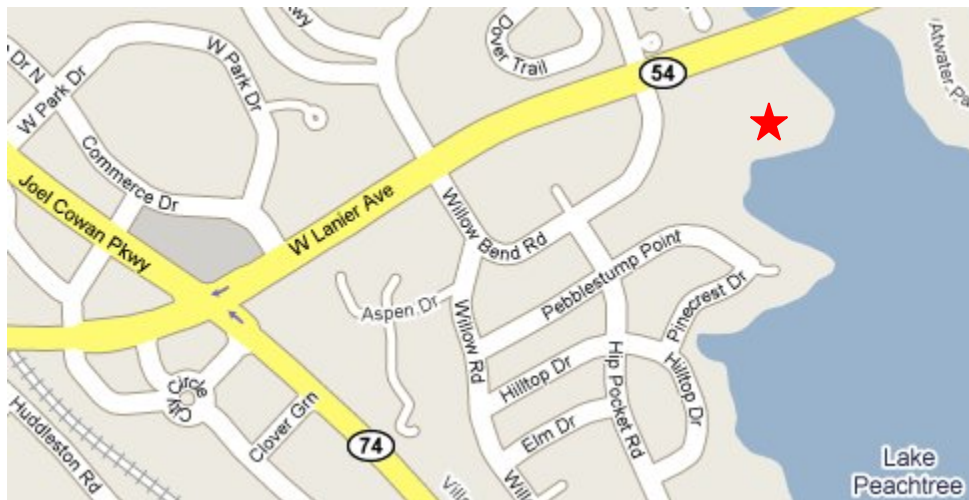

Parking

You may park at the City Hall complex or at one of the near-by churches. There will be no parking allowed at the lot near the North Entrance.

Directions

The Festival is at Drake Field: 151 Willow Bend Rd, Peachtree City, GA 30269. We recommend you use Google or Map Quest to route your directions or follow the maps below.

We look forward to seeing you on April 25 at the 2009 Fayette County Earth Day!